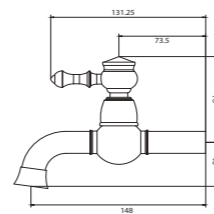

23mm Packing
Plumbing Connection G 1/2

23mm Salmatra
Tesisat Bağlantısı G 1/2