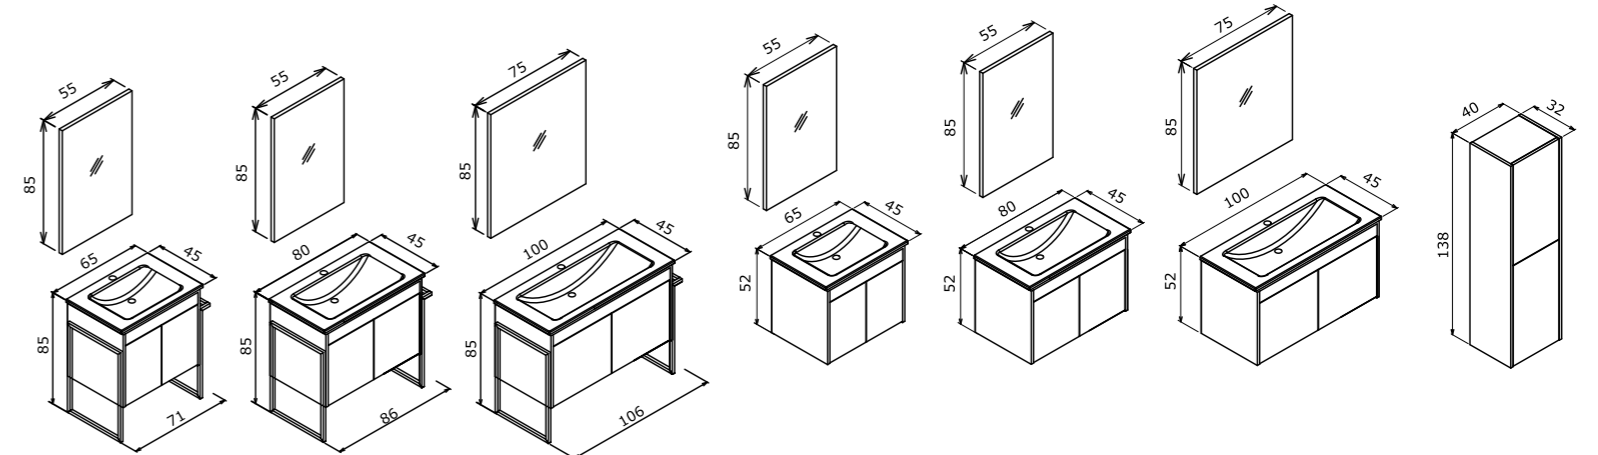

Technical Drawing:
Teknik Çizim: