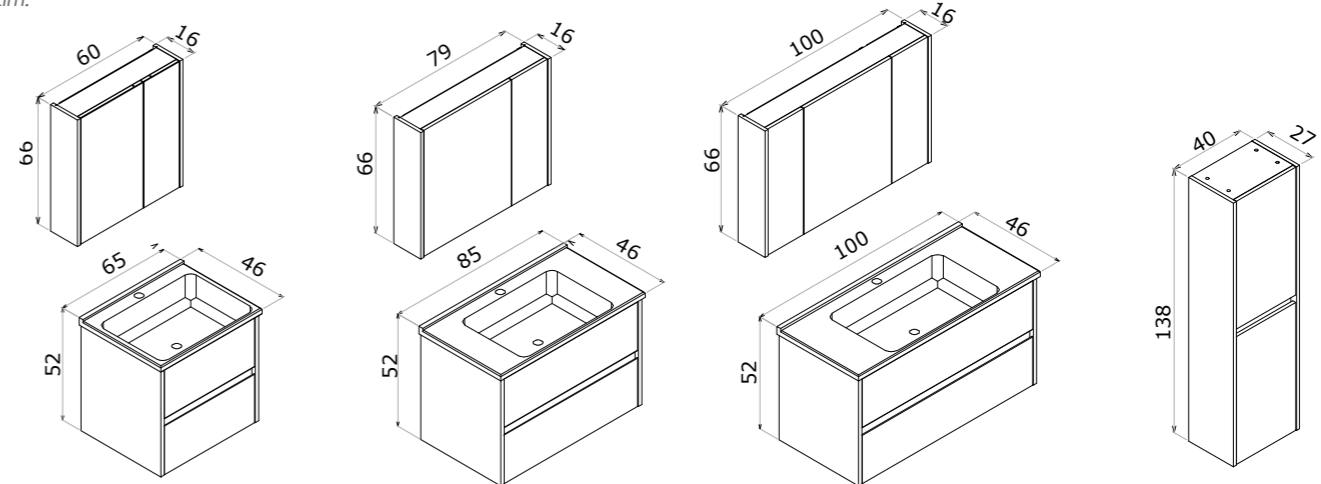

Side

with drawer
Çekmeceli

The power is in its freedom...
Gücü özgürlüğünde..

65 cm / 85 cm / 100 cm

Ceramic Basin
Seramik Lavabo

Body & Door;
Melamine MDF
Gövde ve Kapak;
Melamin MDF

- Full Extension & Soft Close Drawer
  Tam Açılır Frenli Çekmece
- Soft Close Door
  Frenli Kapak
- Mirror Cabinet
  Ayna Dolabı

Colors:
Renkler:

Technical Drawing:
Teknik Çizim: