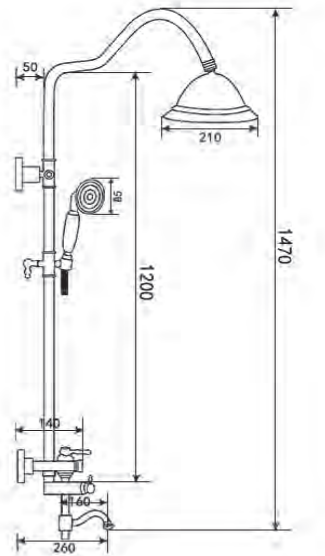

SHOWER SET / DUŞ SETİ

Ceramic Cartridge
%100 Brass
150cm Spiral Hose
120cm Slide Pipe Length
Single Function Hand Shower
Ideal Working Pressure 5 Bar
Water Flow Rate 10-12Lt/Min

Seramik Kartuş
%100 Pirinç
150 cm Spiral Hortum
120 cm Sürgü Boru Uzunluğu
Tek Fonksiyonlu El Duşu
İdeal Çalışma Basıncı 5 Bar
Su Akış Miktarı Dakikada 10-12 Lt.

Technical Drawing:
Teknik Çizim:

TAP / AÇ-KAPA MUSLUK

23mm Packing
Plumbing Connection G 1/2

23mm Salmatra
Tesisat Bağlantısı G 1/2

ANGLE TAP / AÇ-KAPA ARA MUSLUK

23mm Packing
23mm Salmatra