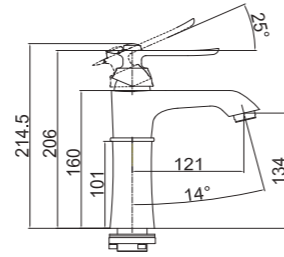

*It is recommended to use filtered angle valve with products to prevent faucet damage due to all kind of pollution that may occur during installation.
*Tesisatta oluşabilecek her türlü kirliliğin armatüre zararını önlemek için ürünle birlikte filtrelü ara musluk kullanılması tavsiye edilir.