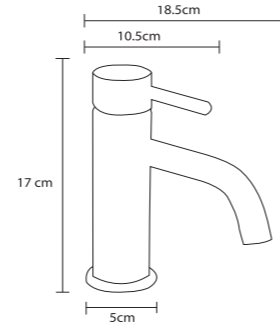

Ideal Working Pressure 5 Bar
Water Flow Rate 10-12 lt/Min

İdeal Çalışma Basıncı 5 Bar
Su Akış Miktarı Dakikada 10-12 Lt.