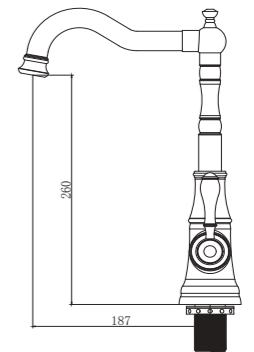

It is recommended to use filtered angle valve with products to prevent faucet damage due to all kind of pollution that may occur during installation.
Tesisatta oluşabilecek her türlü kirliliğin armatüre zararını önlemek için ürünle birlikte filtrelili ara musluk kullanılması tavsiye edilir.