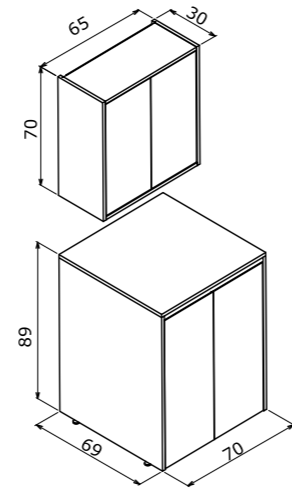

Sedir

WMC 70
ÇMD 70

* Your washing machine dimensions should be checked!
* Çamaşır makinenizin ölçüsünü kontrol ediniz!

70 cm

Body; Melamine Particalboard or MDF
Lacquer
Door; High Gloss Lacquer MDF

Gövde; Melamin Yonga Levha veya
MDF Lake
Kapak; Parlak Lake MDF

Sedir 65 Washing Machine Cabinet Navaro / Sedir 65 ÇMD Navaro

Sedir

WMC 65
ÇMD 65

* Your washing machine dimensions should be checked!
* Çamaşır makinenizin ölçüsünü kontrol ediniz!

65 cm

Body; Melamine Particalboard
or MDF Lacquer
Door; High Gloss Lacquer MDF

Gövde; Melamin Yonga Levha veya
MDF Lake
Kapak; Parlak Lake MDF