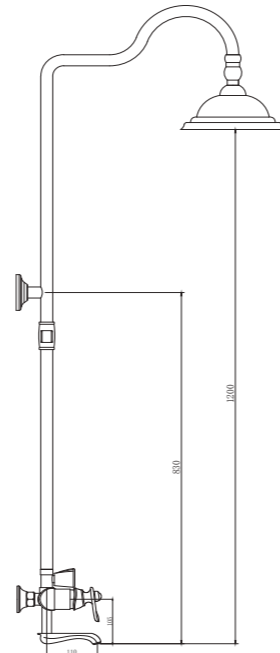

PREMIUM

SOAP DISPENSER
SIVI SABUNLUK

SOAP DISH
SABUNLUK

TOOTHBRUSH HOLDER
DİŞ FIRÇALIK

GLASS SHELF
CAM ETAJER

TOWEL BAR
UZUN HAVLULUK

TOWEL HOLDER
HAVLULUK

DOUBLE ROBE HOOK
İKİLİ ASKILIK

WIRE SPONGE HOLDER
TEKLİ SÜNGERLİK

ROLL HOLDER WITH COVER
KAPAKLI KAĞITLIK