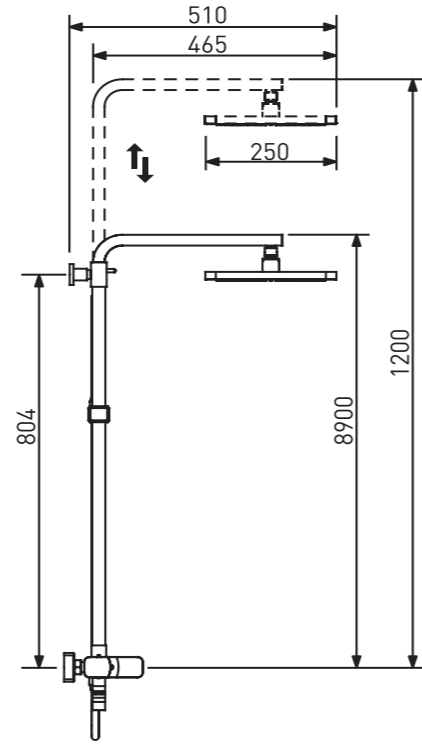

Ceramic Cartridge
%100 Brass
150cm Spiral Hose
120cm Slide Pipe Length
Single Function Hand Shower
Ideal Working Pressure 5 Bar
Water Flow Rate 10-12Lt/Min

Seramik Kartuş
%100 Pirinç
150 cm Spiral Hortum
120 cm Sürgü Boru Uzunluğu
Tek Fonksiyonlu El Duşu
İdeal Çalışma Basıncı 5 Bar
Su Akış Miktarı Dakikada 10-12 Lt.

Technical Drawing:
Teknik Çizim: