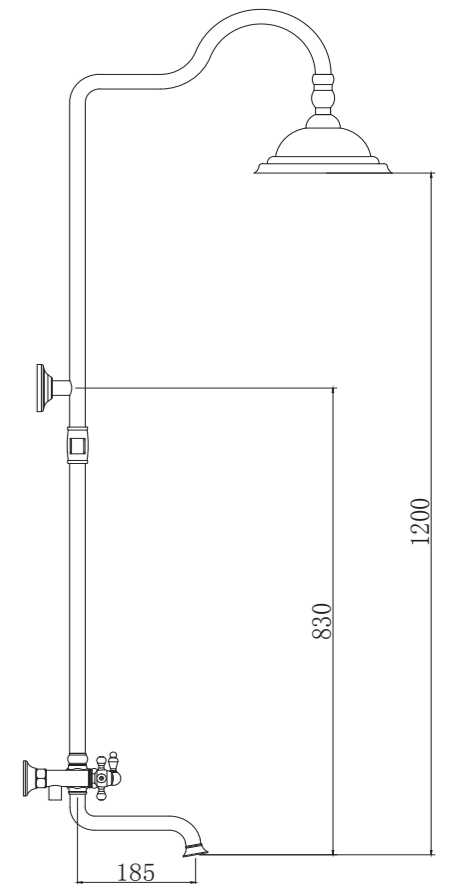

TRUVA

BASIN FAUCET / LAVABO ARMATÜRÜ

İdeal Working Pressure 5 Bar
Water Flow Rate 8-10 lt/Min

İdeal Çalışma Basıncı 5 Bar
Su Akış Miktarı Dakikada 8-10 Lt.

Technical Drawing:
Teknik Çizim:

KITCHEN FAUCET / EVİYE ARMATÜRÜ

İdeal Working Pressure 5 Bar
Water Flow Rate 8-10 lt/Min

İdeal Çalışma Basıncı 5 Bar
Su Akış Miktarı Dakikada 8-10 Lt.

Technical Drawing:
Teknik Çizim:

TAP / AÇ-KAPA MUSLUK

ANGLE TAP / AÇ-KAPA ARA MUSLUK

7.6 mm Packing
Plumbing Connection G 1/2

7.6 mm Salmastra
Tesisat Bağlantısı G 1/2

7.6 mm Packing

7.6 mm Salmastra

SHOWER SET / DUŞ SETİ

150cm Spiral Hose
120cm Slide Pipe Length
Single Function Hand Shower
İdeal Working Pressure 5 Bar
Water Flow Rate 10-12Lt/Min

150 cm Spiral Hortum
120 cm Sürgü Boru Uzunluğu
Tek Fonksiyonlu El Duşu
İdeal Çalışma Basıncı 5 Bar
Su Akış Miktarı Dakikada 10-12 Lt.

Technical Drawing:
Teknik Çizim: