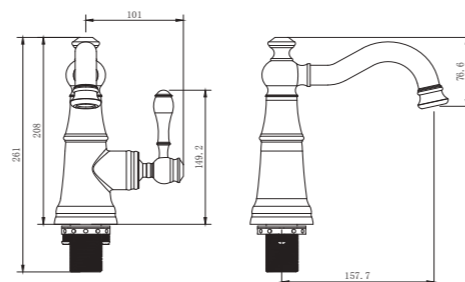

TOPKAPI

BASIN FAUCET / LAVABO ARMATÜRÜ

Ceramic Cartridge
%100 Brass
Ideal Working Pressure 5 Bar
Water Flow Rate 10-12 lt/Min

Seramik Kartuş
%100 Pirinç
İdeal Çalışma Basıncı 5 Bar
Su Akış Miktarı Dakikada 10-12 Lt.

Technical Drawing:
Teknik Çizim:

TOPKAPI

HIGH BASIN FAUCET / YÜKSEK LAVABO ARMATÜRÜ

Ceramic Cartridge
%100 Brass
Ideal Working Pressure 5 Bar
Water Flow Rate 10-12 lt/Min

Seramik Kartuş
%100 Pirinç
İdeal Çalışma Basıncı 5 Bar
Su Akış Miktarı Dakikada 10-12 Lt.

Technical Drawing:
Teknik Çizim:

SWAN BASIN FAUCET / KUĞU LAVABO ARMATÜRÜ

Ceramic Cartridge
%100 Brass
Ideal Working Pressure 5 Bar
Water Flow Rate 10-12 lt/Min

Seramik Kartuş
%100 Pirinç
İdeal Çalışma Basıncı 5 Bar
Su Akış Miktarı Dakikada 10-12 Lt.

Technical Drawing:
Teknik Çizim:

KITCHEN FAUCET / EVİYE ARMATÜRÜ

Swivel Spout
Ceramic Cartridge
%100 Brass
Ideal Working Pressure 5 Bar
Water Flow Rate 8-10 lt/Min

Döner Borulu
Seramik Kartuş
%100 Pirinç
İdeal Çalışma Basıncı 5 Bar
Su Akış Miktarı Dakikada 8-10 Lt.

It is recommended to use filtered angle valve with products to prevent faucet damage due to all kind of pollution that may occur during installation.
Tesisatta oluşabilecek her türlü kirliliğin armatüre zararını önlemek için ürünle birlikte filtrelili ara musluk kullanılması tavsiye edilir.