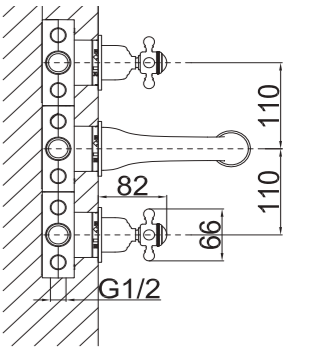

Ceramic Cartridge
%100 Brass
Ideal Working Pressure 5 Bar
Water Flow Rate 8-10 lt/Min

Seramik Kartuş
%100 Pirinç
İdeal Çalışma Basıncı 5 Bar
Su Akış Miktarı Dakikada 8-10 Lt.