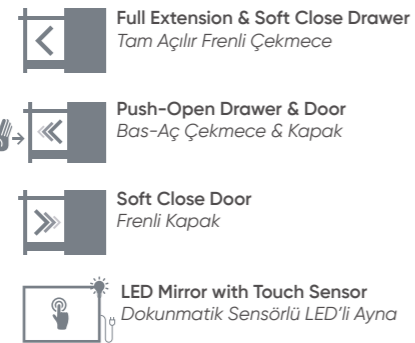

80 cm / 100 cm / 120 cm / 160 cm

Acrylic Basin
Etajerli Akirlik Lavabo

Body; Acrylic Countertop
Drawers; Matt Lacquer MDF
Leather Covered Drawer Interior
Gövde; Akirlik Tezgah
Çekmece; Mat Lake MDF
Deri Kaplama Çekmece İçi

Tall Cabinet; Tempered Smoked
Glass Shelf
Boy Dolabı; Temperli Füme Cam Raf

Colors:
Renkler:

Technical Drawing:
Teknik Çizim: