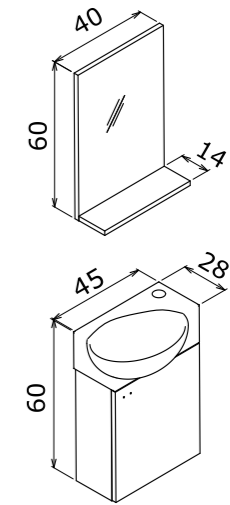

Riva 45 Retro Silver / Retro Gümüş

Technical Drawing:
Teknik Çizim: