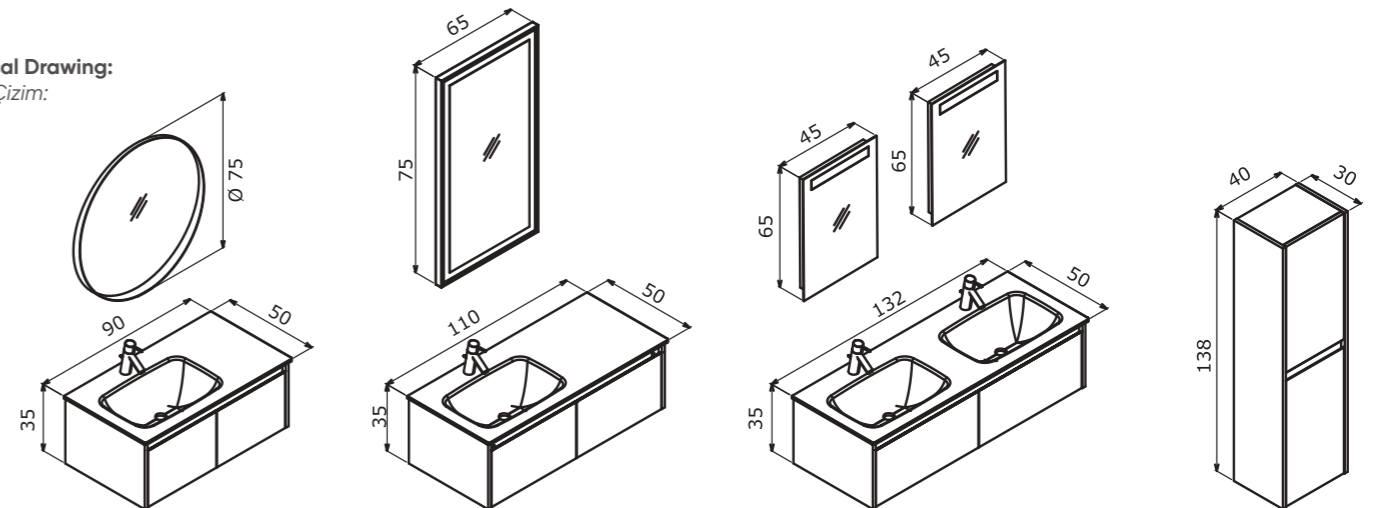

Colors:
Renkler:

Technical Drawing:
Teknik Çizim: