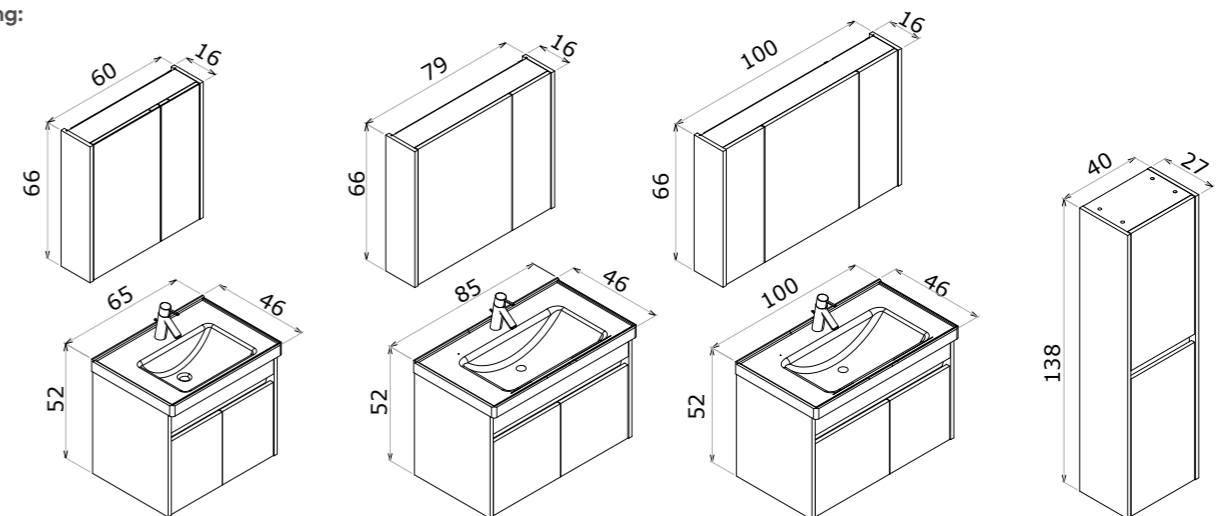

Side

with door
Kapaklı

The power is in its freedom...
Gücü özgürlüğünde..

Side 85 with Door Anthracite / Kapaklı Antrasit

65 cm / 85 cm / 100 cm

Ceramic Basin
Seramik Lavabo

Body & Door;
Melamine MDF
Gövde ve Kapak;
Melamin MDF

Colors:
Renkler:

Technical Drawing:
Teknik Çizim: