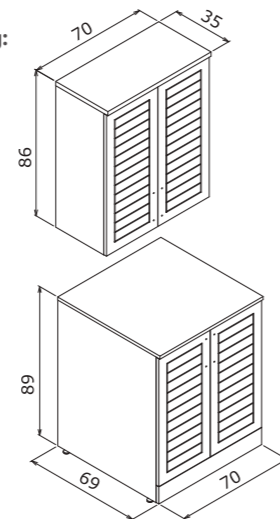

* Your washing machine dimensions should be checked!
* Çamaşır makinenizin ölçüsünü kontrol ediniz!

70 cm

Body; Melamine MDF
Door; High Gloss Lacquer MDF

Gövde; Melamin MDF
Kapak; Parlak Lake MDF

Soft Close Door
Frenli Kapak

Technical Drawing:
Teknik Çizim:

Perge

WMC 70
ÇMD 70

Agora

Towel Holder
Havluluk

Technical Drawing:
Teknik Çizim:

70 cm

Matt Lacquer

Mat Lake

Matt Black Lacquer
Mat Siyah Lake

Matt White Lacquer
Mat Beyaz Lake

Matt Grey Lacquer
Mat Gri Lake

Matt Anthracite Lacquer
Mat Antrasit Lake