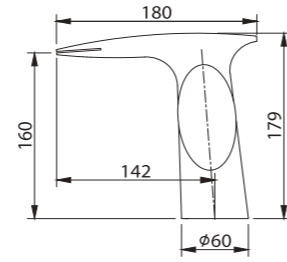

NEST

BASIN FAUCET / LAVABO ARMATÜRÜ

Ideal Working Pressure 5 Bar
Water Flow Rate 8-10 lt/Min

İdeal Çalışma Basıncı 5 Bar
Su Akış Miktarı Dakikada 8-10 Lt.

Technical Drawing:
Teknik Çizim:

SHOWER SET / DUŞ SETİ

150cm Spiral Hose
120cm Slide Pipe Length
Single Function Hand Shower
Ideal Working Pressure 5 Bar
Water Flow Rate 10-12lt/Min

150 cm Spiral Hortum
120 cm Sürgü Boru Uzunluğu
Tek Fonksiyonlu El Duşu
İdeal Çalışma Basıncı 5 Bar
Su Akış Miktarı Dakikada 10-12 Lt.

NEST

SOAP DISPENSER
SIVI SABUNLUK

SOAP DISH
SABUNLUK

304 Stainless Steel
Electrostatic Coating

304 Paslanmaz Çelik
Elektrostatik Kaplama