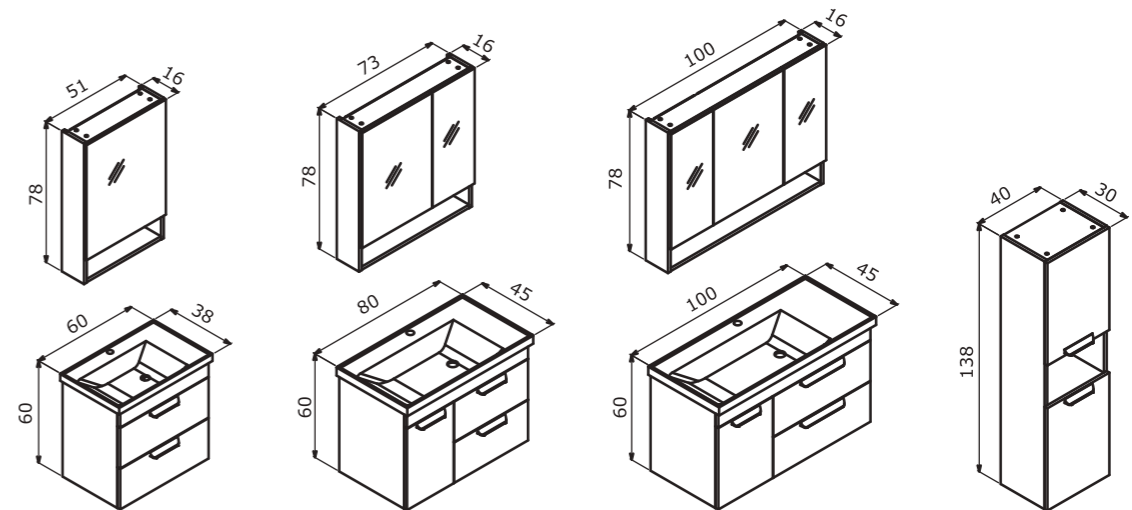

Nova 80 High Gloss White / Parlak Beyaz