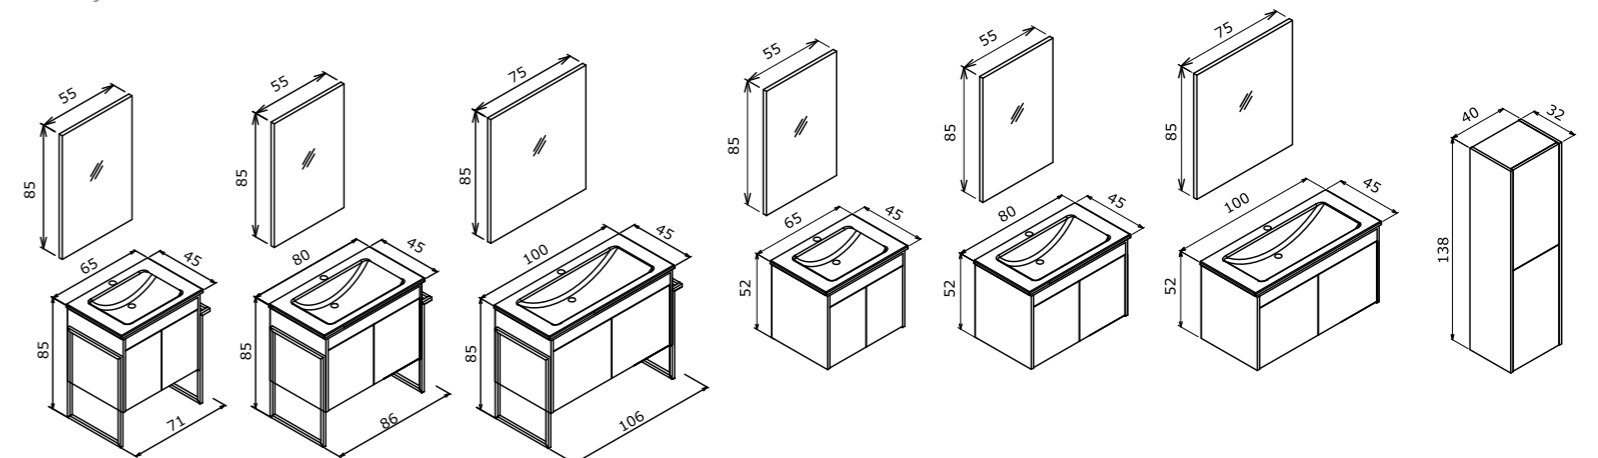

Technical Drawing:
Teknik Çizim: