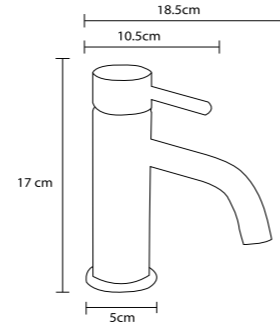

Ideal Working Pressure 5 Bar
Water Flow Rate 10-12 lt/Min

İdeal Çalışma Basıncı 5 Bar
Su Akış Miktarı Dakikada 10-12 Lt.