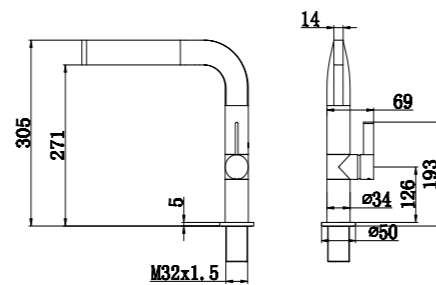

ALICE

BASIN FAUCET / LAVABO ARMATÜRÜ

Ceramic Cartridge
%100 Brass
Ideal Working Pressure 5 Bar
Water Flow Rate 8-10 lt/Min

Seramik Kartuş
%100 Pirinç
İdeal Çalışma Basıncı 5 Bar
Su Akış Miktarı Dakikada 10-12 Lt.

HIGH BASIN FAUCET / YÜKSEK LAVABO ARMATÜRÜ

Ceramic Cartridge
%100 Brass
Ideal Working Pressure 5 Bar
Water Flow Rate 10-12 lt/Min

Seramik Kartuş
%100 Pirinç
İdeal Çalışma Basıncı 5 Bar
Su Akış Miktarı Dakikada 10-12 Lt.

KITCHEN FAUCET / EVİYE ARMATÜRÜ

Ceramic Cartridge
%100 Brass
Ideal Working Pressure 5 Bar
Water Flow Rate 10-12 lt/Min

Seramik Kartuş
%100 Pirinç
İdeal Çalışma Basıncı 5 Bar
Su Akış Miktarı Dakikada 10-12 Lt.

ALICE

SOAP DISPENSER
SIVI SABUNLUK

SOAP DISH
SABUNLUK

TOOTHBRUSH HOLDER
DİŞ FIRÇALIK

SHELF
ETAJER

TOWEL BAR
UZUN HAVLULUK

ROLL HOLDER
KAĞITLIK

DOUBLE ROBE HOOK
İKİLİ ASKILIK

TOILET BRUSH WITH SHELF
ETAJERLİ TUVALET FIRÇALIĞI