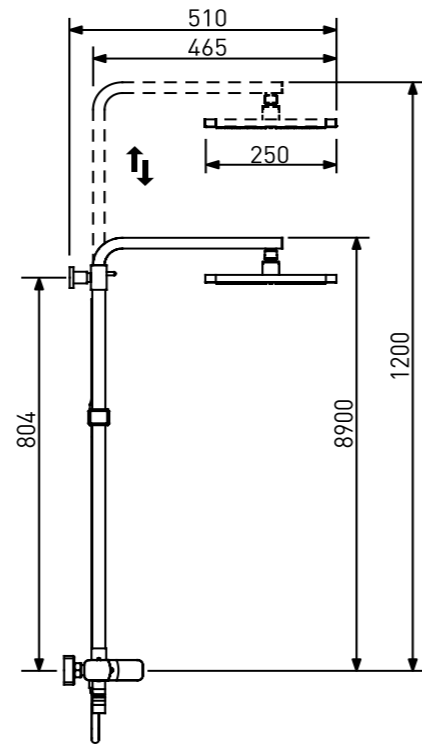

Ceramic Cartridge
%100 Brass
150cm Spiral Hose
120cm Slide Pipe Length
Single Function Hand Shower
Ideal Working Pressure 5 Bar
Water Flow Rate 10-12Lt/Min

Seramik Kartuş
%100 Pirinç
150 cm Spiral Hortum
120 cm Sürgü Boru Uzunluğu
Tek Fonksiyonlu El Duşu
İdeal Çalışma Basıncı 5 Bar
Su Akış Miktarı Dakikada 10-12 Lt.

Technical Drawing:
Teknik Çizim: