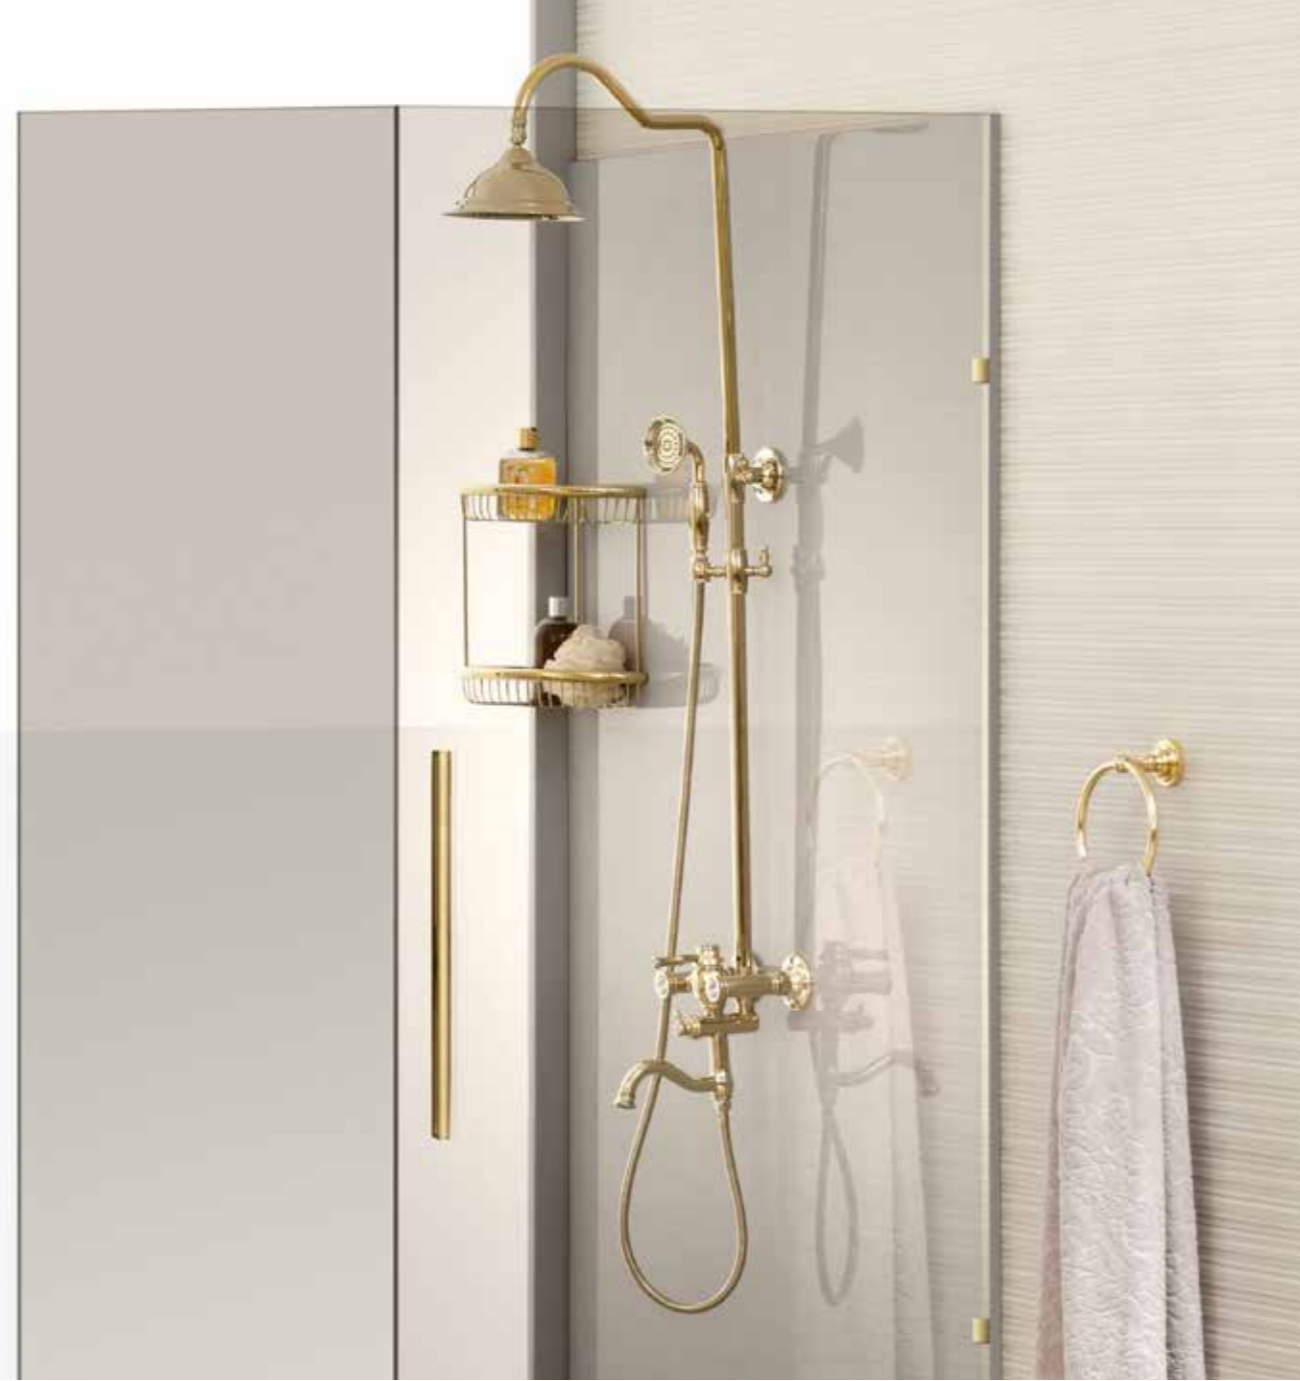

SHOWER SET / DUŞ SETİ

Ceramic Cartridge
%100 Brass
150cm Spiral Hose
120cm Slide Pipe Length
Single Function Hand Shower
Ideal Working Pressure 5 Bar
Water Flow Rate 10-12Lt/Min

Seramik Kartuş
%100 Pirinç
150 cm Spiral Hortum
120 cm Sürgü Boru Uzunluğu
Tek Fonksiyonlu El Duşu
İdeal Çalışma Basıncı 5 Bar
Su Akış Miktarı Dakikada 10-12 Lt.

Technical Drawing:
Teknik Çizim:

TAP / AÇ-KAPA MUSLUK

23mm Packing
Plumbing Connection G 1/2

23mm Salmastra
Tesisat Bağlantısı G 1/2

ANGLE TAP / AÇ-KAPA ARA MUSLUK

23mm Packing
23mm Salmastra