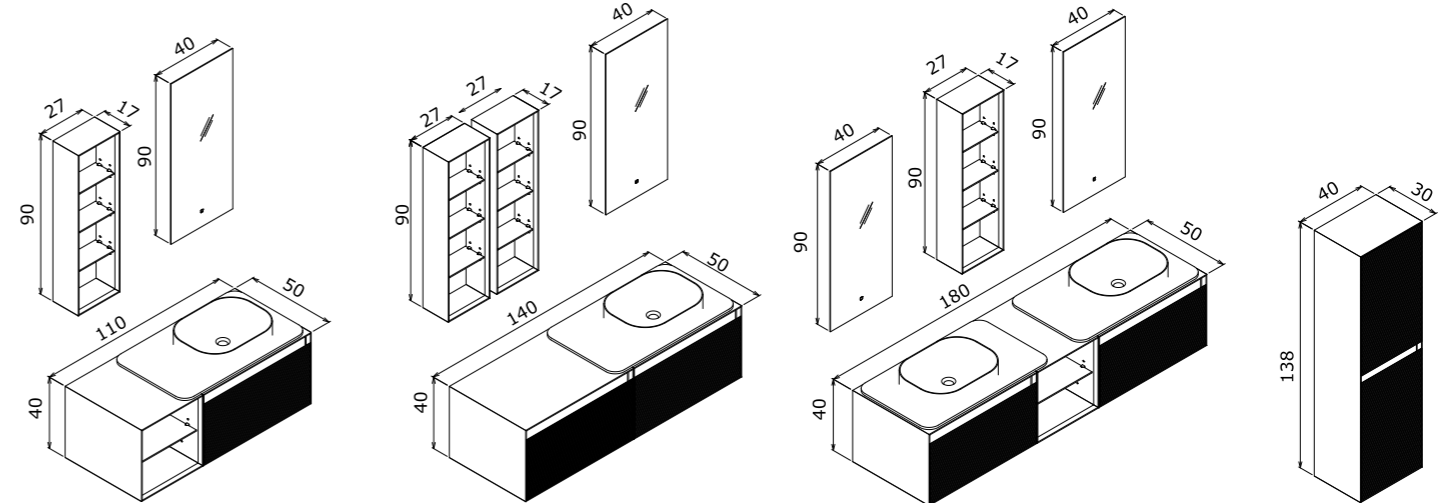

Pacific 110
Mocha Oak Mink / Mocha Meşe Vizon