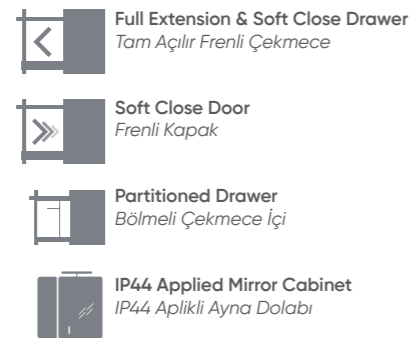

60 cm / 80 cm / 100 cm

Ceramic Basin
Seramik Etajerli Lavabo

Body, Drawer & Door;
Wrapping PVC MDF

Gövde, Çekmece ve Kapak;
MDF üzeri PVC Kaplama

Tall Cabinet; Tempered Glass Shelf
Boy Dolabı; Temperli Cam Raf