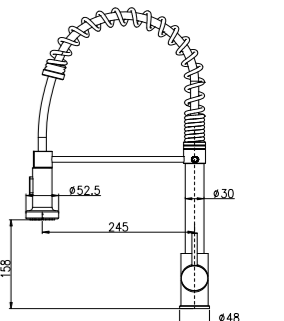

Ceramic Cartridge
%100 Brass
Ideal Working Pressure 5 Bar
Water Flow Rate 10-12 lt/Min

Seramik Kartuş
%100 Pirinç
İdeal Çalışma Basıncı 5 Bar
Su Akış Miktarı Dakikada 10-12 Lt.