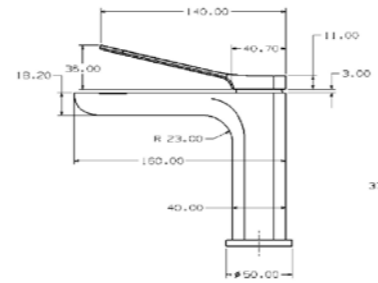

Ceramic Cartridge
%100 Brass
Ideal Working Pressure 5 Bar
Water Flow Rate 8-10 lt/Min

Seramik Kartuş
%100 Pirinç
İdeal Çalışma Basıncı 5 Bar
Su Akış Miktarı Dakikada 8-10 Lt.

Technical Drawing:
Teknik Çizim: