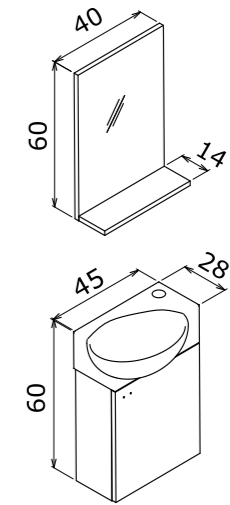

Riva 45 Retro Silver / Retro Gümüş

Technical Drawing:
Teknik Çizim: