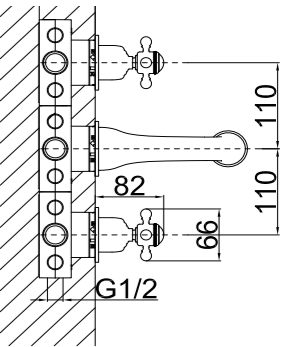

Ceramic Cartridge
%100 Brass
Ideal Working Pressure 5 Bar
Water Flow Rate 8-10 lt/Min

Seramik Kartuş
%100 Pirinç
İdeal Çalışma Basıncı 5 Bar
Su Akış Miktarı Dakikada 8-10 Lt.