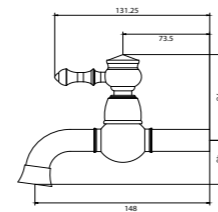

23mm Packing
Plumbing Connection G 1/2

23mm Salmastra
Tesisat Bağlantısı G 1/2