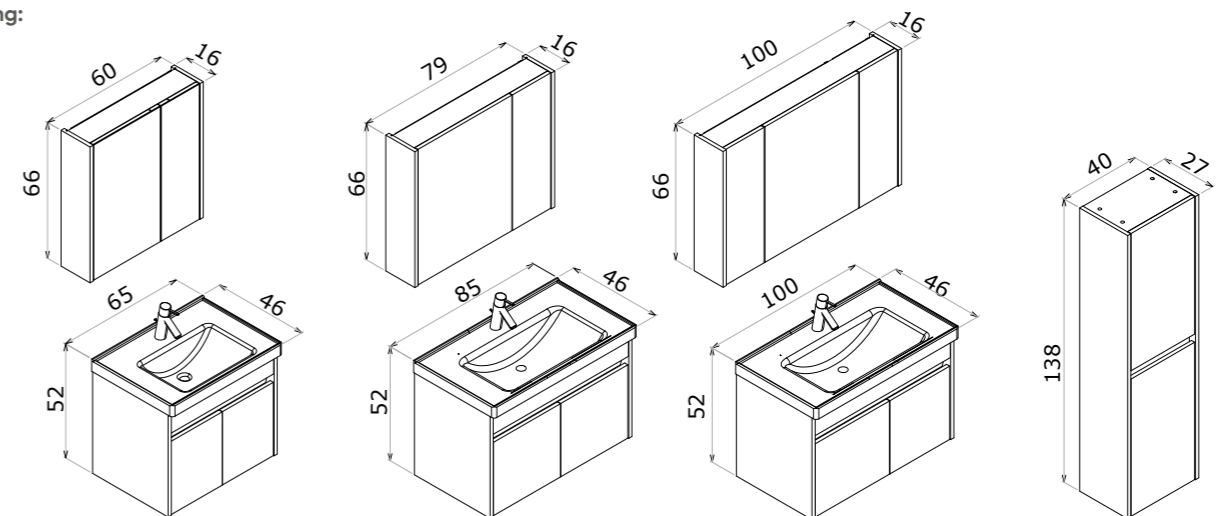

Side

with door
Kapaklı

The power is in its freedom...
Gücü özgürlüğünde..

Side 85 with Door Anthracite / Kapaklı Antrasit

65 cm / 85 cm / 100 cm

Ceramic Basin
Seramik Lavabo

Body & Door;
Melamine MDF
Gövde ve Kapak;
Melamin MDF

Soft Close Door
Frenli Kapak

Mirror Cabinet
Ayna Dolabı

Colors:
Renkler:

Anthracite
Antrasit

White
Beyaz

Legnano
Legnano

Navaro
Navaro

Technical Drawing:
Teknik Çizim: