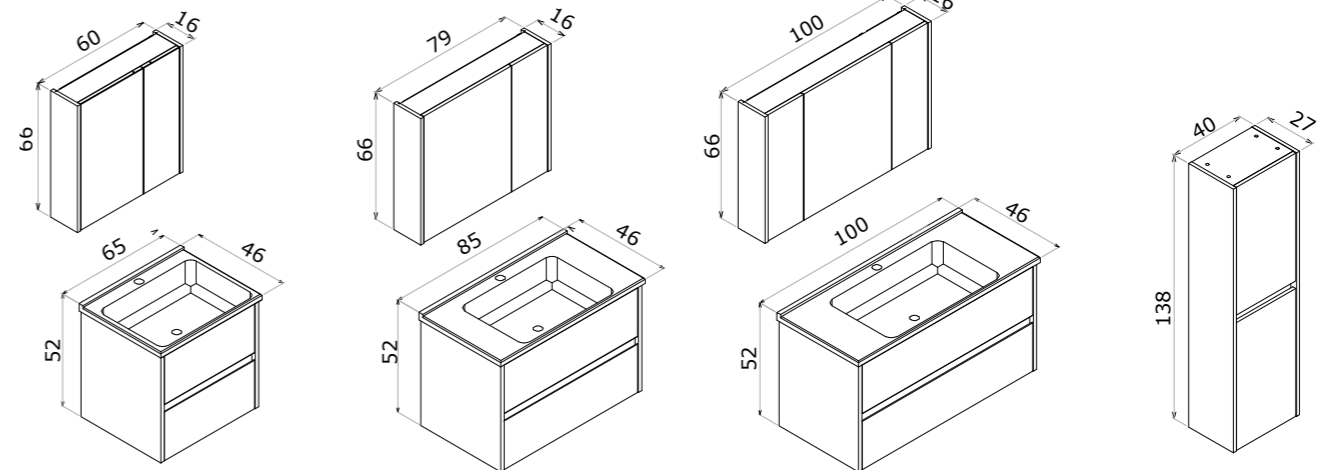

Side

with drawer
Çekmeceli

The power is in its freedom...
Gücü özgürlüğünde..

65 cm / 85 cm / 100 cm

Ceramic Basin
Seramik Lavabo

Body & Door;
Melamine MDF
Gövde ve Kapak;
Melamin MDF

- Full Extension & Soft Close Drawer
  Tam Açılır Frenli Çekmece
- Soft Close Door
  Frenli Kapak
- Mirror Cabinet
  Ayna Dolabı

Colors:
Renkler:

Technical Drawing:
Teknik Çizim: