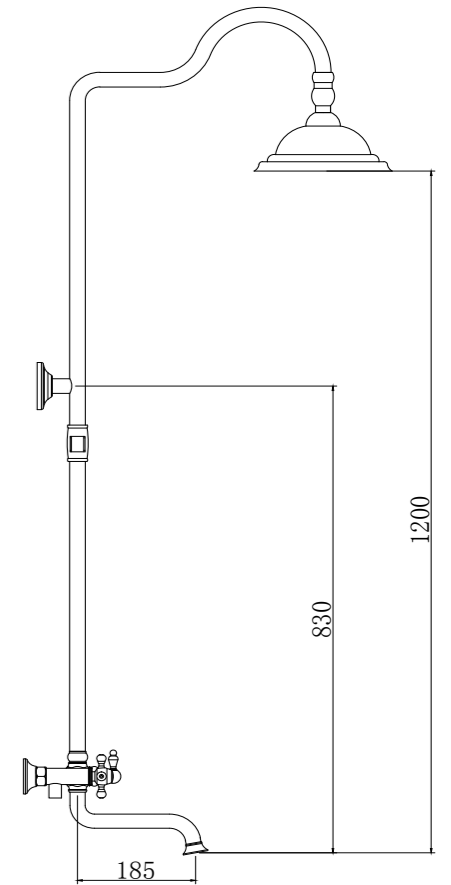

TRUVA

BASIN FAUCET / LAVABO ARMATÜRÜ

Ideal Working Pressure 5 Bar
Water Flow Rate 8-10 lt/Min

İdeal Çalışma Basıncı 5 Bar
Su Akış Miktarı Dakikada 8-10 Lt.

Technical Drawing:
Teknik Çizim:

KITCHEN FAUCET / EVİYE ARMATÜRÜ

Ideal Working Pressure 5 Bar
Water Flow Rate 8-10 lt/Min

İdeal Çalışma Basıncı 5 Bar
Su Akış Miktarı Dakikada 8-10 Lt.

Technical Drawing:
Teknik Çizim:

TAP / AÇ-KAPA MUSLUK

ANGLE TAP / AÇ-KAPA ARA MUSLUK

7.6 mm Packing
Plumbing Connection G 1/2

7.6 mm Salmastra
Tesisat Bağlantısı G 1/2

7.6 mm Packing

7.6 mm Salmastra

SHOWER SET / DUŞ SETİ

150cm Spiral Hose
120cm Slide Pipe Length
Single Function Hand Shower
Ideal Working Pressure 5 Bar
Water Flow Rate 10-12lt/Min

150 cm Spiral Hortum
120 cm Sürgü Boru Uzunluğu
Tek Fonksiyonlu El Duşu
İdeal Çalışma Basıncı 5 Bar
Su Akış Miktarı Dakikada 10-12 Lt.

Technical Drawing:
Teknik Çizim: