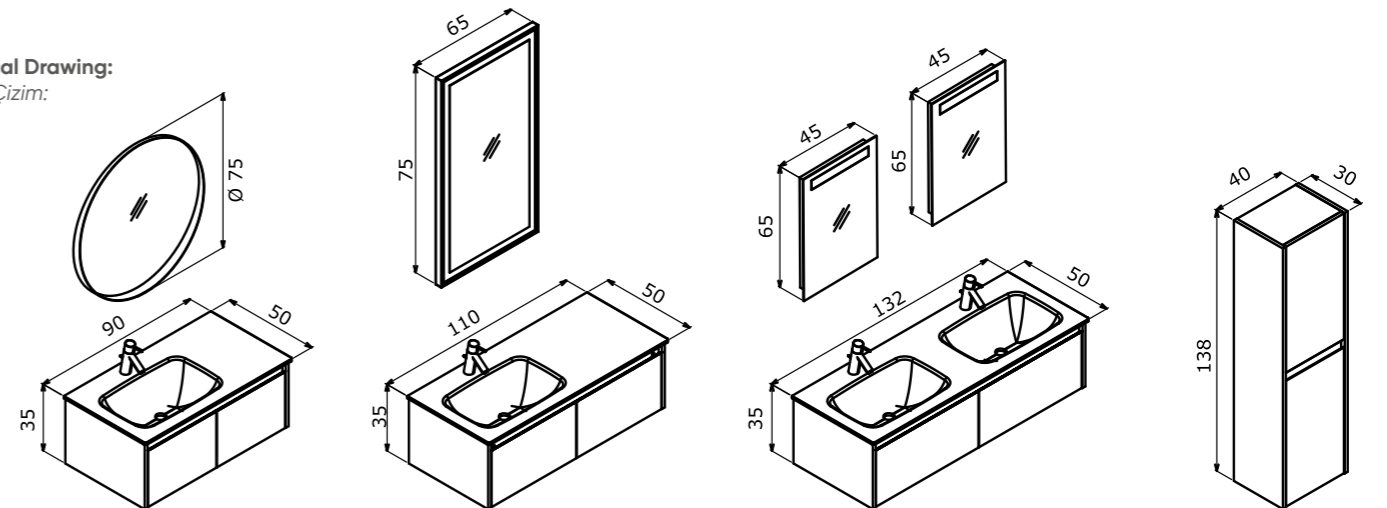

Colors:
Renkler:

Technical Drawing:
Teknik Çizim: