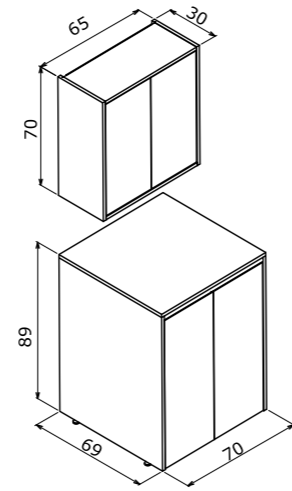

Sedir

WMC 70
ÇMD 70

* Your washing machine dimensions should be checked!
* Çamaşır makinenizin ölçüsünü kontrol ediniz!

70 cm

Body; Melamine Particalboard or MDF
Lacquer
Door; High Gloss Lacquer MDF

Gövde; Melamin Yonga Levha veya
MDF Lake
Kapak; Parlak Lake MDF

65 cm

Body; Melamine Particalboard
or MDF Lacquer
Door; High Gloss Lacquer MDF

Gövde; Melamin Yonga Levha veya
MDF Lake
Kapak; Parlak Lake MDF

Sedir

WMC 65
ÇMD 65

* Your washing machine dimensions should be checked!
* Çamaşır makinenizin ölçüsünü kontrol ediniz!