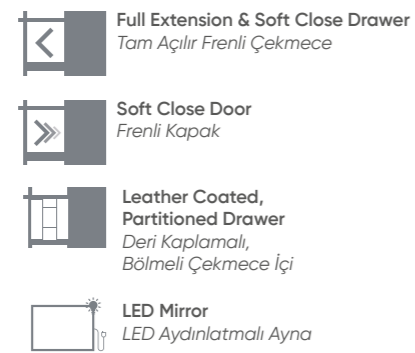

Matt Powder Lacquer
Mat Pudra Lake