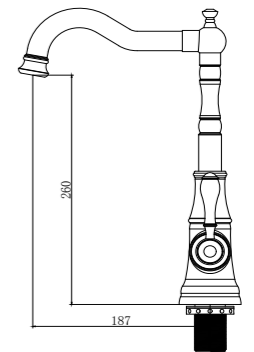

It is recommended to use filtered angle valve with products to prevent faucet damage due to all kind of pollution that may occur during installation.
Tesisatta oluşabilecek her türlü kirliliğin armatüre zararını önlemek için ürünle birlikte filtrelili ara musluk kullanılması tavsiye edilir.