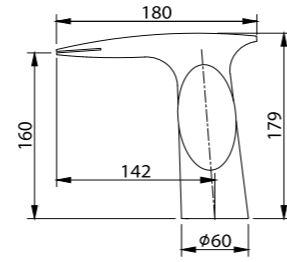

NEST

BASIN FAUCET / LAVABO ARMATÜRÜ

Ideal Working Pressure 5 Bar
Water Flow Rate 8-10 lt/Min

İdeal Çalışma Basıncı 5 Bar
Su Akış Miktarı Dakikada 8-10 Lt.

Technical Drawing:
Teknik Çizim:

SHOWER SET / DUŞ SETİ

150cm Spiral Hose
120cm Slide Pipe Length
Single Function Hand Shower
Ideal Working Pressure 5 Bar
Water Flow Rate 10-12Lt/Min

150 cm Spiral Hortum
120 cm Sürgü Boru Uzunluğu
Tek Fonksiyonlu El Duşu
İdeal Çalışma Basıncı 5 Bar
Su Akış Miktarı Dakikada 10-12 Lt.

NEST

SOAP DISPENSER SIVI SABUNLUK

SOAP DISH SABUNLUK

304 Stainless Steel
Electrostatic Coating

304 Paslanmaz Çelik
Elektrostatik Kaplama