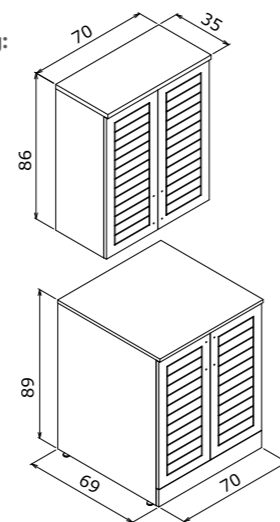

Perge

WMC 70
ÇMD 70

* Your washing machine dimensions should be checked!
* Çamaşır makinenizin ölçüsünü kontrol ediniz!

Technical Drawing:
Teknik Çizim: