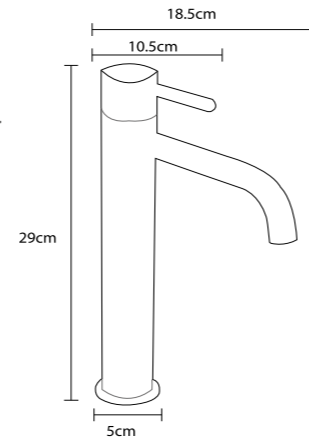

Ideal Working Pressure 5 Bar
Water Flow Rate 10-12 lt/Min

İdeal Çalışma Basıncı 5 Bar
Su Akış Miktarı Dakikada 10-12 Lt.