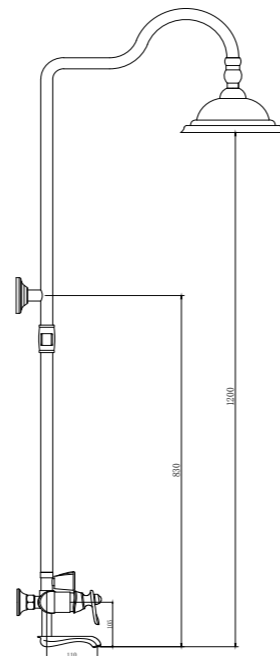

PREMIUM

SOAP DISPENSER
SIVI SABUNLUK

SOAP DISH
SABUNLUK

TOOTHBRUSH HOLDER
DİŞ FIRÇALIK

GLASS SHELF
CAM ETAJER

TOWEL BAR
UZUN HAVLULUK

TOWEL HOLDER
HAVLULUK

DOUBLE ROBE HOOK
İKİLİ ASKILIK

WIRE SPONGE HOLDER
TEKLİ SÜNGERLİK

ROLL HOLDER WITH COVER
KAPAKLI KAĞITLIK