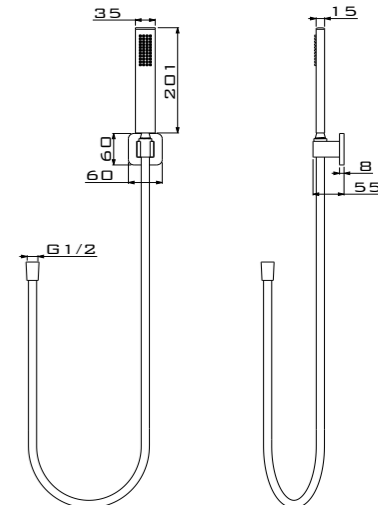

YENİ HAND SHOWER SET / EL DUŞU SETİ

Brass Hand Shower
Brass Joint
Stainless Steel Hose

Pirinç El Duşu
Pirinç Mafsal
Paslanmaz Çelik Hortum