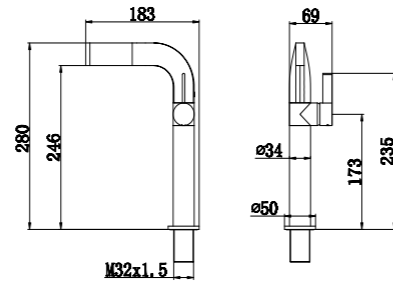

Ceramic Cartridge
%100 Brass
Ideal Working Pressure 5 Bar
Water Flow Rate 10-12 lt/Min

Seramik Kartuş
%100 Pirinç
İdeal Çalışma Basıncı 5 Bar
Su Akış Miktarı Dakikada 10-12 Lt.