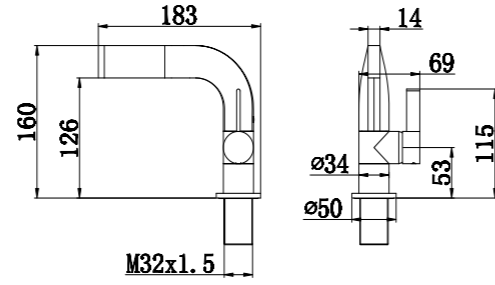

ALICE

BASIN FAUCET / LAVABO ARMATÜRÜ

Ceramic Cartridge
%100 Brass
Ideal Working Pressure 5 Bar
Water Flow Rate 8-10 lt/Min

Seramik Kartuş
%100 Pirinç
İdeal Çalışma Basıncı 5 Bar
Su Akış Miktarı Dakikada 10-12 Lt.