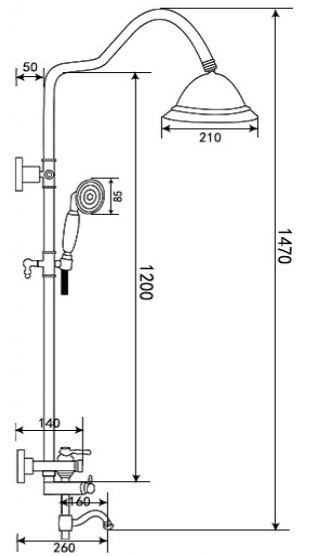

SHOWER SET / DUŞ SETİ

Ceramic Cartridge
%100 Brass
150cm Spiral Hose
120cm Slide Pipe Length
Single Function Hand Shower
Ideal Working Pressure 5 Bar
Water Flow Rate 10-12Lt/Min

Seramik Kartuş
%100 Pirinç
150 cm Spiral Hortum
120 cm Sürgü Boru Uzunluğu
Tek Fonksiyonlu El Duşu
İdeal Çalışma Basıncı 5 Bar
Su Akış Miktarı Dakikada 10-12 Lt.

Technical Drawing:
Teknik Çizim:

TAP / AÇ-KAPA MUSLUK

23mm Packing
Plumbing Connection G 1/2

23mm Salmastra
Tesisat Bağlantısı G 1/2

ANGLE TAP / AÇ-KAPA ARA MUSLUK

23mm Packing
23mm Salmastra