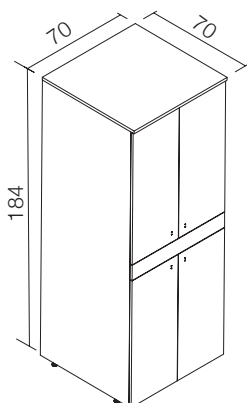

WMC 70 DRYING

Body; Melamine MDF
Doors; High Gloss Melamine Parti-
calboard

Soft Close Door

70cm

You washing machine dimensions
should be checked.

White

ORKA

STORAGE
COLLECTION