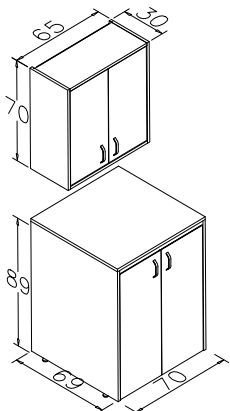

ORKA

STORAGE
COLLECTION

#MYBATHROOMISORKA

ORKABATHROOM.COM